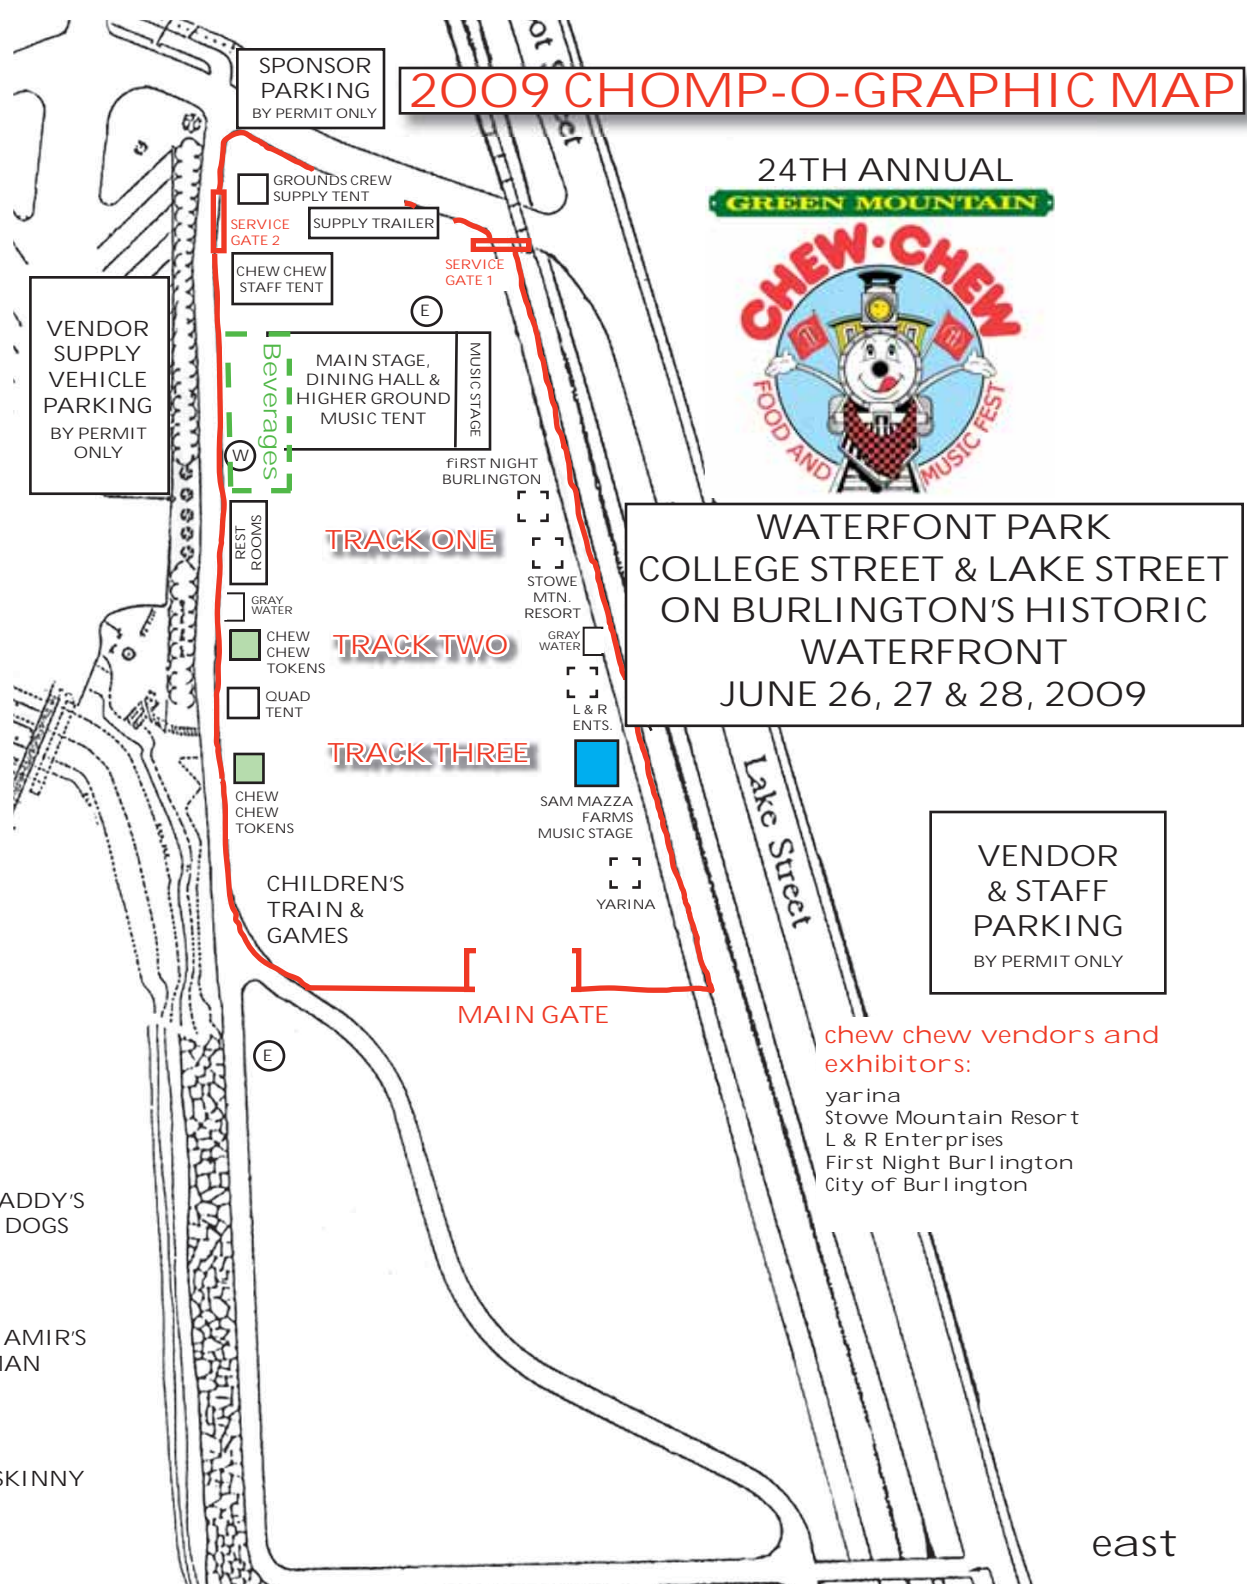

NORTH

OUR CHEW CHEW STARS

TRACK ONE

AHLI BABA'S KABOB SHOP	MUG ROOT BEER	BIG DADDY'S PIZZA
RUBEN JAMES	RUBEN JAMES	WICKED MOUNTAIN DOGS

TRACK TWO

SWANTON MISSISQUOI VALLEY LIONS	PAKISTANI FOODS	AMIR'S KEBAB
SAM MAZZA FARMS	NEW MOON CAFE	SAMOSAMAN NATURAL FOODS

TRACK THREE

BEN & JERRY'S	PEPSI	HOP SING CHINESE RESTAURANT
SKINNY PANCAKE	PRICE CHOPPER	DISMAS HOUSE

VENDOR BOOTH POSITIONS:

TRACK ONE

1, AHLI BABA'S KABOB SHOP 2, MUG ROOT BEER FI OATS 3, BIG DADDY'S PIZZA 4, RUBEN JAMES 5, RUBEN JAMES 6, WICKED MOUNTAIN DOGS

TRACK TWO

1, SWANTON MISSISQUOI VALLEY LIONS 2, PAKISTANI FOODS 3, AMIR'S KEBAB 4, SAM MAZZA FARMS 5, NEW MOON CAFE 6, SAMOSAMAN NATURAL FOODS

TRACK THREE

1, BEN & JERRY'S 2, PEPSI 3, HOP SING CHINESE RESTAURANT 4, SKINNY PANCAKE 5, PRICE CHOPPER 6, DISMAS HOUSE

LAKE CHAMPLAIN

east